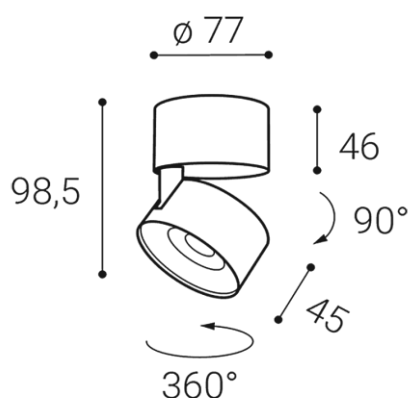

KLIP ON, WC

Name	KLIP ON, WC
Code	11508215
Color	WHITE/CHROME / RAL 9003/CR
Power	11W ± 10 %
Lumen output	770lm ± 10 %
Color temperature	2700K
Efficacy	70lm/W
Driver	250 mA
Electrical insulation class	
Voltage / Frequency	220-240V/50-60Hz
Color Rendering Index	90+
SDCM	< 3
Light beam angle	30°
Unified Glare Rating	N/A
Light source	LED
Dimmable	ON/OFF
LED Lifetime	L80B20 50.000h 25°C
Warranty	5 YEAR
Ingress Protection	IP 20
Material	ALUMINIUM/PMMA

Product

KLIP ON, WC

11508215

WHITE/CHROME / RAL 9003/CR

Power

11W ± 10 %

770lm ± 10 %

2700K