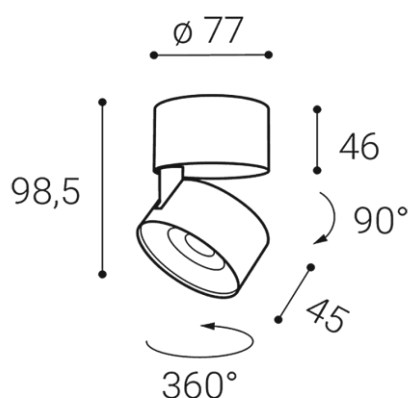

KLIP ON, WB

| | |
|------------------------------------|---|
| Name | KLIP ON, WB |
| Code | 11508213DT |
| Color | WHITE/BLACK / RAL 9003/9005 |
| Power | 11W ± 10 % |
| Lumen output | 770lm ± 10 % |
| Color temperature | 2700K |
| Efficacy | 70lm/W |
| Driver | 250 mA |
| Electrical insulation class |  |
| Voltage / Frequency | 220-240V/50-60Hz |
| Color Rendering Index | 90+ |
| SDCM | < 3 |
| Light beam angle | 30° |
| Unified Glare Rating | N/A |
| Light source | LED |
| Dimmable | TRIAC |
| LED Lifetime | L80B20 50.000h 25°C |
| Warranty | 5 YEAR |
| Ingress Protection | IP 20 |
| Material | ALUMINIUM/PMMA |

Product

Name
Code
Color

Power

11W ± 10 %
770lm ± 10 %
2700K
70lm/W

250 mA

220-240V/50-60Hz

Information

90+
< 3
30°
N/A
LED
TRIAC
L80B20 50.000h 25°C
5 YEAR

Other data

IP 20
ALUMINIUM/PMMA

EN

Adjustable, tiltable round surface light fitting for interior mounting, equipped with COB LED.

Housing made of aluminium. Available in chrome, white or black color.

Application: