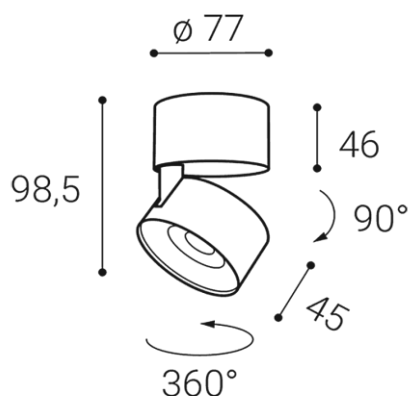

KLIP ON, WB

Name	KLIP ON, WB
Code	11508213
Color	WHITE/BLACK / RAL 9003/9005
Power	11W ± 10 %
Lumen output	770lm ± 10 %
Color temperature	2700K
Efficacy	70lm/W
Driver	250 mA
Electrical insulation class	
Voltage / Frequency	220-240V/50-60Hz
Color Rendering Index	90+
SDCM	< 3
Light beam angle	30°
Unified Glare Rating	N/A
Light source	LED
Dimmable	ON/OFF
LED Lifetime	L80B20 50.000h 25°C
Warranty	5 YEAR
Ingress Protection	IP 20
Material	ALUMINIUM/PMMA

Product

Name
Code
Color

Power

11W ± 10 %
770lm ± 10 %
2700K
70lm/W

250 mA

220-240V/50-60Hz

Information

90+
< 3
30°
N/A
LED
ON/OFF
L80B20 50.000h 25°C
5 YEAR

Other data

IP 20
ALUMINIUM/PMMA

EN

Adjustable, tiltable round surface light fitting for interior mounting, equipped with COB LED.

Housing made of aluminium. Available in chrome, white or black color.

Application: