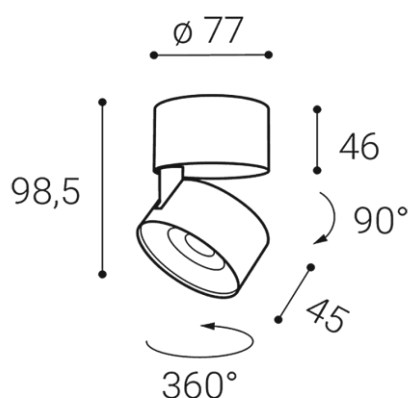

KLIP ON, WW

Name	KLIP ON, WW
Code	11508211DT
Color	WHITE/WHITE / RAL 9003/9003
Power	11W ± 10 %
Lumen output	770lm ± 10 %
Color temperature	2700K
Efficacy	70lm/W
Driver	250 mA
Electrical insulation class	
Voltage / Frequency	220-240V/50-60Hz
Color Rendering Index	90+
SDCM	< 3
Light beam angle	30°
Unified Glare Rating	N/A
Light source	LED
Dimmable	TRIAC
LED Lifetime	L80B20 50.000h 25°C
Warranty	5 YEAR
Ingress Protection	IP 20
Material	ALUMINIUM/PMMA

Product

KLIP ON, WW

11508211DT

WHITE/WHITE / RAL 9003/9003

Power

11W ± 10 %

770lm ± 10 %

2700K