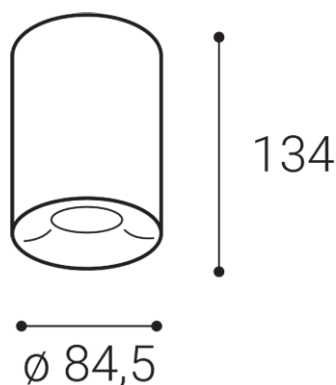

# TUBUS C, B

|                                    |                     |
|------------------------------------|---------------------|
| <b>Name</b>                        | TUBUS C, B          |
| <b>Code</b>                        | 1150643DT           |
| <b>Color</b>                       | BLACK / RAL 9005    |
| <b>Power</b>                       | 9W ± 10 %           |
| <b>Lumen output</b>                | 820lm ± 10 %        |
| <b>Color temperature</b>           | 4000K               |
| <b>Efficacy</b>                    | 91lm/W              |
| <b>Driver</b>                      | 200 mA              |
| <b>Electrical insulation class</b> |                     |
| <b>Voltage / Frequency</b>         | 220-240V/50-60Hz    |
| <b>Color Rendering Index</b>       | 90+                 |
| <b>SDCM</b>                        | < 3                 |
| <b>Light beam angle</b>            | 60°                 |
| <b>Unified Glare Rating</b>        | N/A                 |
| <b>Light source</b>                | LED                 |
| <b>Dimmable</b>                    | TRIAC               |
| <b>LED Lifetime</b>                | L80B20 50.000h 25°C |
| <b>Warranty</b>                    | 5 YEAR              |
| <b>Ingress Protection</b>          | IP 20               |
| <b>Material</b>                    | ALUMINIUM/PMMA      |