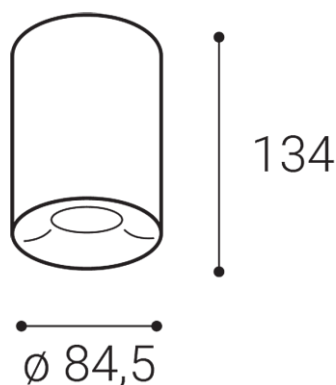

TUBUS C, B

Name	TUBUS C, B
Code	1150633DT
Color	BLACK / RAL 9005
Power	9W ± 10 %
Lumen output	735lm ± 10 %
Color temperature	3000K
Efficacy	82lm/W
Driver	200 mA
Electrical insulation class	
Voltage / Frequency	220-240V/50-60Hz
Color Rendering Index	90+
SDCM	< 3
Light beam angle	60°
Unified Glare Rating	N/A
Light source	LED
Dimmable	TRIAC
LED Lifetime	L80B20 50.000h 25°C
Warranty	5 YEAR
Ingress Protection	IP 20
Material	ALUMINIUM/PMMA

Product

TUBUS C, B
1150633DT
BLACK / RAL 9005

Power

9W ± 10 %
735lm ± 10 %
3000K
82lm/W

200 mA

220-240V/50-60Hz

Information

90+
< 3
60°
N/A
LED
TRIAC
L80B20 50.000h 25°C
5 YEAR

Other data

IP 20
ALUMINIUM/PMMA

EN

Series of round surface light fitting for interior mounting, equipped with COB LED.

Housing made of aluminium. Available in 3 different styles A,B,C in white and black color.