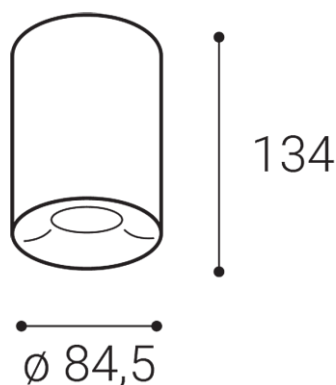

TUBUS C, B

Name	TUBUS C, B
Code	1150623DT
Color	BLACK / RAL 9005
Power	9W ± 10 %
Lumen output	735lm ± 10 %
Color temperature	2700K
Efficacy	82lm/W
Driver	200 mA
Electrical insulation class	
Voltage / Frequency	220-240V/50-60Hz
Color Rendering Index	90+
SDCM	< 3
Light beam angle	60°
Unified Glare Rating	N/A
Light source	LED
Dimmable	TRIAC
LED Lifetime	L80B20 50.000h 25°C
Warranty	5 YEAR
Ingress Protection	IP 20
Material	ALUMINIUM/PMMA

Product

TUBUS C, B
1150623DT
BLACK / RAL 9005

Power

9W ± 10 %
735lm ± 10 %
2700K
82lm/W

200 mA

220-240V/50-60Hz

Information

90+
< 3
60°
N/A
LED
TRIAC
L80B20 50.000h 25°C
5 YEAR

Other data

IP 20
ALUMINIUM/PMMA

EN

Series of round surface light fitting for interior mounting, equipped with COB LED.

Housing made of aluminium. Available in 3 different styles A,B,C in white and black color.