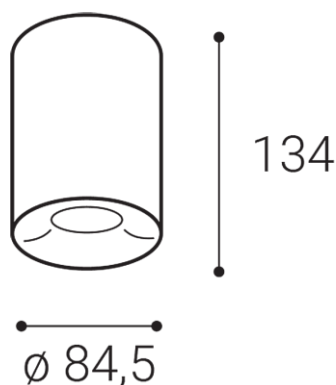

TUBUS C, B

Name	TUBUS C, B
Code	1150623D
Color	BLACK / RAL 9005
Power	9W ± 10 %
Lumen output	735lm ± 10 %
Color temperature	2700K
Efficacy	82lm/W
Driver	200 mA
Electrical insulation class	
Voltage / Frequency	220-240V/50-60Hz
Color Rendering Index	90+
SDCM	< 3
Light beam angle	60°
Unified Glare Rating	N/A
Light source	LED
Dimmable	DALI/PUSH
LED Lifetime	L80B20 50.000h 25°C
Warranty	5 YEAR
Ingress Protection	IP 20
Material	ALUMINIUM/PMMA

Product

TUBUS C, B
1150623D
BLACK / RAL 9005

Power

9W ± 10 %
735lm ± 10 %
2700K
82lm/W

200 mA

220-240V/50-60Hz

Information

90+
< 3
60°
N/A
LED
DALI/PUSH
L80B20 50.000h 25°C
5 YEAR

Other data

IP 20
ALUMINIUM/PMMA

EN

Series of round surface light fitting for interior mounting, equipped with COB LED.

Housing made of aluminium. Available in 3 different styles A,B,C in white and black color.