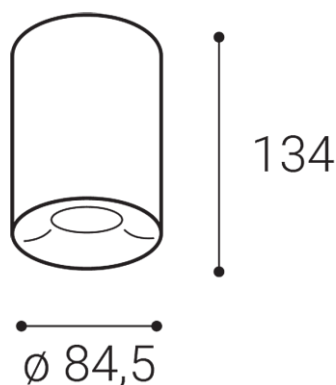

TUBUS C, W

Name	
Code	
Color	
Power	
Lumen output	
Color temperature	
Efficacy	
Driver	
Electrical insulation class	
Voltage / Frequency	
Color Rendering Index	
SDCM	
Light beam angle	
Unified Glare Rating	
Light source	
Dimmable	
LED Lifetime	
Warranty	
Ingress Protection	
Material	

Product

TUBUS C, W

1150641DT

WHITE / RAL 9003

Power

9W ± 10 %

820lm ± 10 %

4000K