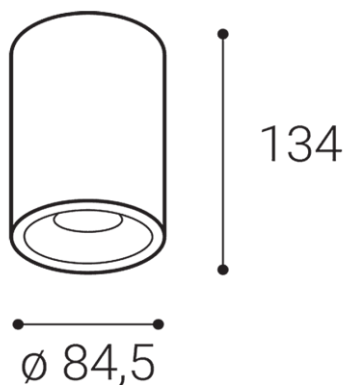

TUBUS B, B

Name	TUBUS B, B
Code	1150543DT
Color	BLACK / RAL 9005
Power	9W ± 10 %
Lumen output	820lm ± 10 %
Color temperature	4000K
Efficacy	91lm/W
Driver	200 mA
Electrical insulation class	
Voltage / Frequency	220-240V/50-60Hz
Color Rendering Index	90+
SDCM	< 3
Light beam angle	60°
Unified Glare Rating	N/A
Light source	LED
Dimmable	TRIAC
LED Lifetime	L80B20 50.000h 25°C
Warranty	5 YEAR
Ingress Protection	IP 20
Material	ALUMINIUM/PMMA

Product

TUBUS B, B
1150543DT
BLACK / RAL 9005

Power

9W ± 10 %
820lm ± 10 %
4000K
91lm/W

200 mA

220-240V/50-60Hz

Information

90+
< 3
60°
N/A
LED
TRIAC
L80B20 50.000h 25°C
5 YEAR

Other data

IP 20
ALUMINIUM/PMMA

EN

Series of round surface light fitting for interior mounting, equipped with COB LED.

Housing made of aluminium. Available in 3 different styles A,B,C in white and black color.