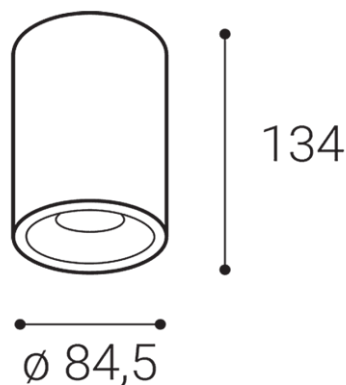

TUBUS B, B

Name	TUBUS B, B
Code	1150523DT
Color	BLACK / RAL 9005
Power	9W ± 10 %
Lumen output	735lm ± 10 %
Color temperature	2700K
Efficacy	82lm/W
Driver	200 mA
Electrical insulation class	
Voltage / Frequency	220-240V/50-60Hz
Color Rendering Index	90+
SDCM	< 3
Light beam angle	60°
Unified Glare Rating	N/A
Light source	LED
Dimmable	TRIAC
LED Lifetime	L80B20 50.000h 25°C
Warranty	5 YEAR
Ingress Protection	IP 20
Material	ALUMINIUM/PMMA

Product

TUBUS B, B
1150523DT
BLACK / RAL 9005

Power

9W ± 10 %
735lm ± 10 %
2700K
82lm/W

200 mA

220-240V/50-60Hz

Information

90+
< 3
60°
N/A
LED
TRIAC
L80B20 50.000h 25°C
5 YEAR

Other data

IP 20
ALUMINIUM/PMMA

EN

Series of round surface light fitting for interior mounting, equipped with COB LED.

Housing made of aluminium. Available in 3 different styles A,B,C in white and black color.