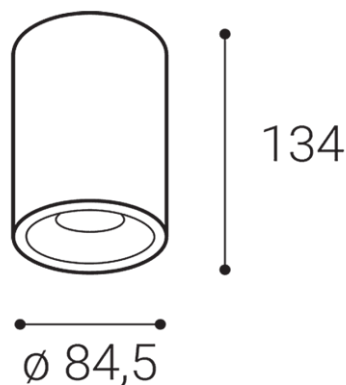

TUBUS B, B

Name	TUBUS B, B
Code	1150523D
Color	BLACK / RAL 9005
Power	9W ± 10 %
Lumen output	735lm ± 10 %
Color temperature	2700K
Efficacy	82lm/W
Driver	200 mA
Electrical insulation class	
Voltage / Frequency	220-240V/50-60Hz
Color Rendering Index	90+
SDCM	< 3
Light beam angle	60°
Unified Glare Rating	N/A
Light source	LED
Dimmable	DALI/PUSH
LED Lifetime	L80B20 50.000h 25°C
Warranty	5 YEAR
Ingress Protection	IP 20
Material	ALUMINIUM/PMMA

Product

TUBUS B, B
1150523D
BLACK / RAL 9005

Power

9W ± 10 %
735lm ± 10 %
2700K
82lm/W

200 mA

220-240V/50-60Hz

Information

90+
< 3
60°
N/A
LED
DALI/PUSH
L80B20 50.000h 25°C
5 YEAR

Other data

IP 20
ALUMINIUM/PMMA

EN

Series of round surface light fitting for interior mounting, equipped with COB LED.

Housing made of aluminium. Available in 3 different styles A,B,C in white and black color.