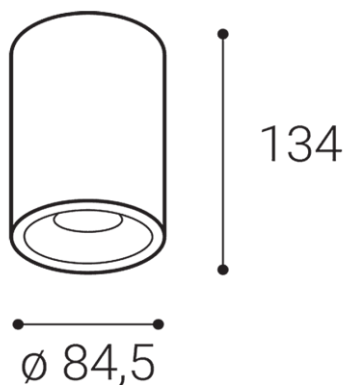

TUBUS B, W

Name	
Code	
Color	
Power	
Lumen output	
Color temperature	
Efficacy	
Driver	
Electrical insulation class	
Voltage / Frequency	
Color Rendering Index	
SDCM	
Light beam angle	
Unified Glare Rating	
Light source	
Dimmable	
LED Lifetime	
Warranty	
Ingress Protection	
Material	

Product

TUBUS B, W

1150521DT

WHITE / RAL 9003

Power

9W ± 10 %

735lm ± 10 %

2700K

82lm/W

200 mA

220-240V/50-60Hz

Information

90+

< 3

60°

N/A

LED

TRIAC

L80B20 50.000h 25°C

5 YEAR

Other data

IP 20

ALUMINIUM/PMMA

EN

Series of round surface light fitting for interior mounting, equipped with COB LED.

Housing made of aluminium. Available in 3 different styles A,B,C in white and black color.

Application:

general or accent lighting, intended for residential or commercial areas (hallway, wardrobes, entrance areas, bar, toilet)

CZ

Řada kulatých povrchových svítidel určených na montáž do interiéru. Světelný zdroj - LED COB.

Svítidlo je vyrobeno z hliníku.

K dispozici ve 3 různých provedeních A, B, C v bílé a černé barvě.

Použití:

obecné nebo bodové osvětlení určené pro obytné nebo komerční prostory (předsíň, šatní skříň, vstupní prostory, bar, WC)

DE

Serie runder Aufbauleuchten für die Innenmontage, ausgestattet mit COB-LED.

Gehäuse aus Aluminium.

Verfügbar in 3 verschiedenen Stilen A, B, C in weißer und schwarzer Farbe.

Anwendung:

Allgemein- oder Akzentbeleuchtung, für Wohn- oder Geschäftsräume (Flur, Garderobe, Eingangsbereich, Bar, Toilette)

SK

Rad svietidiel určených na stropnú povrchovú montáž do interiéru. Svetelný zdroj - COB LED.

Svietidlo je vyrobené z hliníka.

K dispozícii je v 3 rôznych verziách A, B, C v bielej a čiernej farbe.

Použitie:

všeobecné alebo akcentačné osvetlenie určené pre obytné alebo komerčné priestory (chodba, skrine, vstupné priestory, bar, WC)