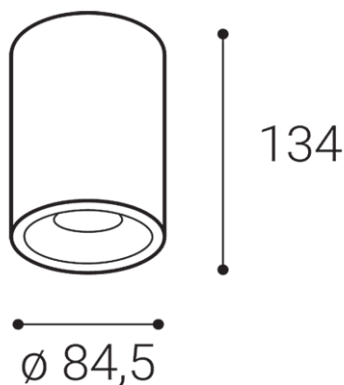

TUBUS B, W

Name	
Code	
Color	
Power	
Lumen output	
Color temperature	
Efficacy	
Driver	
Electrical insulation class	
Voltage / Frequency	
Color Rendering Index	
SDCM	
Light beam angle	
Unified Glare Rating	
Light source	
Dimmable	
LED Lifetime	
Warranty	
Ingress Protection	
Material	

Product

TUBUS B, W

1150521D

WHITE / RAL 9003

Power

9W ± 10 %

735lm ± 10 %

2700K

82lm/W

200 mA

220-240V/50-60Hz

Information

90+

< 3

60°

N/A

LED

DALI/PUSH

L80B20 50.000h 25°C

5 YEAR

Other data

IP 20

ALUMINIUM/PMMA

EN

Series of round surface light fitting for interior mounting, equipped with COB LED.

Housing made of aluminium. Available in 3 different styles A,B,C in white and black color.

Application:

general or accent lighting, intended for residential or commercial areas (hallway, wardrobes, entrance areas, bar, toilet)

CZ

Řada kulatých povrchových svítidel určených na montáž do interiéru. Světelný zdroj - LED COB.

Svítidlo je vyrobeno z hliníku.

K dispozici ve 3 různých provedeních A, B, C v bílé a černé barvě.

Použití:

obecné nebo bodové osvětlení určené pro obytné nebo komerční prostory (předsíň, šatní skříň, vstupní prostory, bar, WC)

DE

Serie runder Aufbauleuchten für die Innenmontage, ausgestattet mit COB-LED.

Gehäuse aus Aluminium.

Verfügbar in 3 verschiedenen Stilen A, B, C in weißer und schwarzer Farbe.

Anwendung:

Allgemein- oder Akzentbeleuchtung, für Wohn- oder Geschäftsräume (Flur, Garderobe, Eingangsbereich, Bar, Toilette)

SK

Rad svietidiel určených na stropnú povrchovú montáž do interiéru. Svetelný zdroj - COB LED.

Svietidlo je vyrobené z hliníka.

K dispozícii je v 3 rôznych verziách A, B, C v bielej a čiernej farbe.

Použitie:

všeobecné alebo akcentačné osvetlenie určené pre obytné alebo komerčné priestory (chodba, skrine, vstupné priestory, bar, WC)