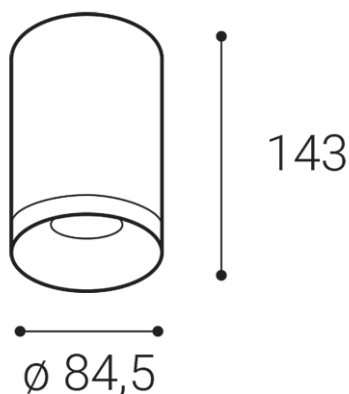

TUBUS A, B

Name	TUBUS A, B
Code	1150443DT
Color	BLACK / RAL 9005
Power	9W ± 10 %
Lumen output	820lm ± 10 %
Color temperature	4000K
Efficacy	91lm/W
Driver	200 mA
Electrical insulation class	
Voltage / Frequency	220-240V/50-60Hz
Color Rendering Index	90+
SDCM	< 3
Light beam angle	60°
Unified Glare Rating	N/A
Light source	LED
Dimmable	TRIAC
LED Lifetime	L80B20 50.000h 25°C
Warranty	5 YEAR
Ingress Protection	IP 20
Material	ALUMINIUM/PMMA

Product

TUBUS A, B
1150443DT
BLACK / RAL 9005

Power

9W ± 10 %
820lm ± 10 %
4000K
91lm/W

200 mA

220-240V/50-60Hz

Information

90+
< 3
60°
N/A
LED
TRIAC
L80B20 50.000h 25°C
5 YEAR

Other data

IP 20
ALUMINIUM/PMMA

EN

Series of round surface light fitting for interior mounting, equipped with COB LED.

Housing made of aluminium. Available in 3 different styles A,B,C in white and black color.