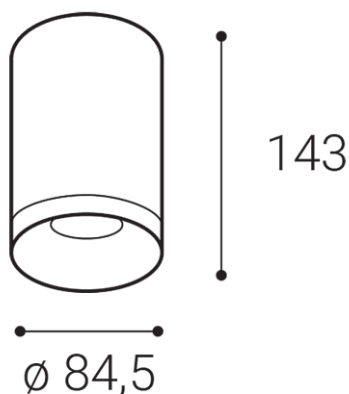

# TUBUS A, B

|                                    |                     |
|------------------------------------|---------------------|
| <b>Name</b>                        | TUBUS A, B          |
| <b>Code</b>                        | 1150433DT           |
| <b>Color</b>                       | BLACK / RAL 9005    |
| <b>Power</b>                       | 9W ± 10 %           |
| <b>Lumen output</b>                | 735lm ± 10 %        |
| <b>Color temperature</b>           | 3000K               |
| <b>Efficacy</b>                    | 82lm/W              |
| <b>Driver</b>                      | 200 mA              |
| <b>Electrical insulation class</b> |                     |
| <b>Voltage / Frequency</b>         | 220-240V/50-60Hz    |
| <b>Color Rendering Index</b>       | 90+                 |
| <b>SDCM</b>                        | < 3                 |
| <b>Light beam angle</b>            | 60°                 |
| <b>Unified Glare Rating</b>        | N/A                 |
| <b>Light source</b>                | LED                 |
| <b>Dimmable</b>                    | TRIAC               |
| <b>LED Lifetime</b>                | L80B20 50.000h 25°C |
| <b>Warranty</b>                    | 5 YEAR              |
| <b>Ingress Protection</b>          | IP 20               |
| <b>Material</b>                    | ALUMINIUM/PMMA      |