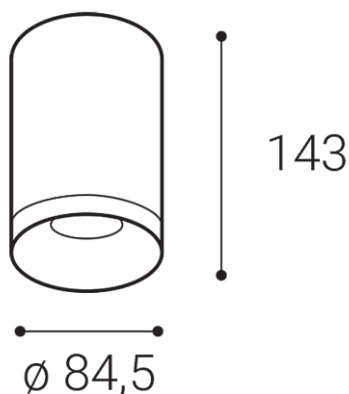

TUBUS A, B

Name	TUBUS A, B
Code	1150423DT
Color	BLACK / RAL 9005
Power	9W ± 10 %
Lumen output	735lm ± 10 %
Color temperature	2700K
Efficacy	82lm/W
Driver	200 mA
Electrical insulation class	
Voltage / Frequency	220-240V/50-60Hz
Color Rendering Index	90+
SDCM	< 3
Light beam angle	60°
Unified Glare Rating	N/A
Light source	LED
Dimmable	TRIAC
LED Lifetime	L80B20 50.000h 25°C
Warranty	5 YEAR
Ingress Protection	IP 20
Material	ALUMINIUM/PMMA

Product

TUBUS A, B
1150423DT
BLACK / RAL 9005

Power

9W ± 10 %
735lm ± 10 %
2700K
82lm/W

200 mA

220-240V/50-60Hz

Information

90+
< 3
60°
N/A
LED
TRIAC
L80B20 50.000h 25°C
5 YEAR

Other data

IP 20
ALUMINIUM/PMMA

EN

Series of round surface light fitting for interior mounting, equipped with COB LED.

Housing made of aluminium. Available in 3 different styles A,B,C in white and black color.