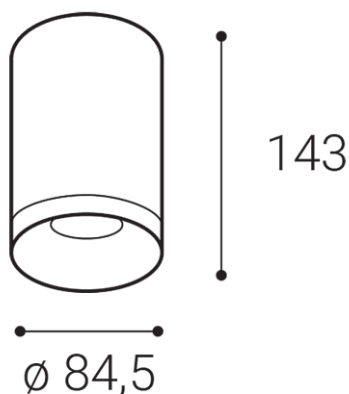

TUBUS A, W

Name	
Code	
Color	
Power	
Lumen output	
Color temperature	
Efficacy	
Driver	
Electrical insulation class	
Voltage / Frequency	
Color Rendering Index	
SDCM	
Light beam angle	
Unified Glare Rating	
Light source	
Dimmable	
LED Lifetime	
Warranty	
Ingress Protection	
Material	

Product

TUBUS A, W
1150421DT
WHITE / RAL 9003

Power

9W ± 10 %
735lm ± 10 %
2700K
82lm/W
200 mA

220-240V/50-60Hz

Information

90+
< 3
60°
N/A
LED
TRIAC
L80B20 50.000h 25°C
5 YEAR

Other data

IP 20
ALUMINIUM/PMMA

EN

Series of round surface light fitting for interior mounting, equipped with COB LED.
Housing made of aluminium. Available in 3 different styles A,B,C in white and black color.
Application:
general or accent lighting, intended for residential or commercial areas (hallway, wardrobes, entrance areas, bar, toilet)