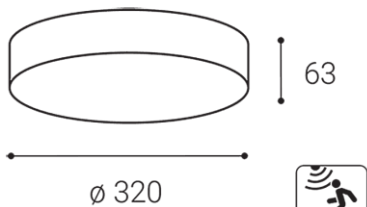

DRUM, A HF

HF Sensor

Name	DRUM, A HF
Code	5200154
Color	ANTRACITE / RAL 7024
Power	21W ± 10 %
Lumen output	1680lm ± 10 %
Color temperature	3000K/4000K/6500K
Efficacy	80lm/W
Driver	500 mA
Electrical insulation class	<input type="checkbox"/>
Voltage / Frequency	220-240V/50-60Hz
Color Rendering Index	80+
SDCM	< 3
Light beam angle	160°
Unified Glare Rating	N/A
Light source	LED
Dimmable	ON REQUEST
LED Lifetime	L80 B20 30.000h 25°C
Warranty	5 YEAR
Ingress Protection	IP 65
Material	ABS/PC