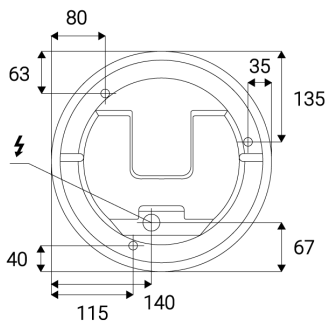

DRUM, A HF

HF Sensor

Name	DRUM, A HF
Code	5200154
Color	ANTRACITE / RAL 7024
Power	21W ± 10 %
Lumen output	1680lm ± 10 %
Color temperature	3000K/4000K/6500K
Efficacy	80lm/W
Driver	500 mA
Electrical insulation class	<input type="checkbox"/>
Voltage / Frequency	220-240V/50-60Hz
Color Rendering Index	80+
SDCM	< 3
Light beam angle	160°
Unified Glare Rating	N/A
Light source	LED
Dimmable	ON REQUEST
LED Lifetime	L80 B20 30.000h 25°C
Warranty	5 YEAR
Ingress Protection	IP 65
Material	ABS/PC