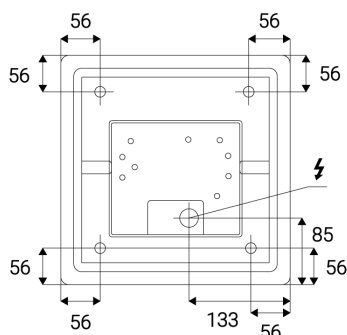

# SOLO, A HF

|                                    |                          |
|------------------------------------|--------------------------|
| <b>Name</b>                        | SOLO, A HF               |
| <b>Code</b>                        | 5200254                  |
| <b>Color</b>                       | ANTRACITE / RAL 7024     |
| <b>Power</b>                       | 16W ± 10 %               |
| <b>Lumen output</b>                | 1100lm ± 10 %            |
| <b>Color temperature</b>           | 3000K/4000K/6500K        |
| <b>Efficacy</b>                    | 69lm/W                   |
| <b>Driver</b>                      | 500 mA                   |
| <b>Electrical insulation class</b> | <input type="checkbox"/> |
| <b>Voltage / Frequency</b>         | 220-240V/50-60Hz         |
| <b>Color Rendering Index</b>       | 80+                      |
| <b>SDCM</b>                        | < 3                      |
| <b>Light beam angle</b>            | 160°                     |
| <b>Unified Glare Rating</b>        | N/A                      |
| <b>Light source</b>                | LED                      |
| <b>Dimmable</b>                    | ON REQUEST               |
| <b>LED Lifetime</b>                | L80 B20 30.000h 25°C     |
| <b>Warranty</b>                    | 5 YEAR                   |
| <b>Ingress Protection</b>          | IP 65                    |
| <b>Material</b>                    | ABS/PC                   |