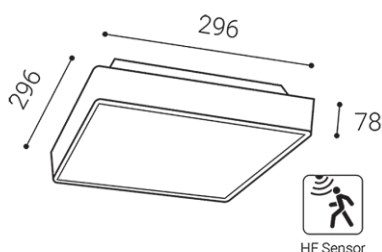

# SOLO, A HF

|                                    |                          |
|------------------------------------|--------------------------|
| <b>Name</b>                        | SOLO, A HF               |
| <b>Code</b>                        | 5200254                  |
| <b>Color</b>                       | ANTRACITE / RAL 7024     |
| <b>Power</b>                       | 16W ± 10 %               |
| <b>Lumen output</b>                | 1100lm ± 10 %            |
| <b>Color temperature</b>           | 3000K/4000K/6500K        |
| <b>Efficacy</b>                    | 69lm/W                   |
| <b>Driver</b>                      | 500 mA                   |
| <b>Electrical insulation class</b> | <input type="checkbox"/> |
| <b>Voltage / Frequency</b>         | 220-240V/50-60Hz         |
| <b>Color Rendering Index</b>       | 80+                      |
| <b>SDCM</b>                        | < 3                      |
| <b>Light beam angle</b>            | 160°                     |
| <b>Unified Glare Rating</b>        | N/A                      |
| <b>Light source</b>                | LED                      |
| <b>Dimmable</b>                    | ON REQUEST               |
| <b>LED Lifetime</b>                | L80 B20 30.000h 25°C     |
| <b>Warranty</b>                    | 5 YEAR                   |
| <b>Ingress Protection</b>          | IP 65                    |
| <b>Material</b>                    | ABS/PC                   |