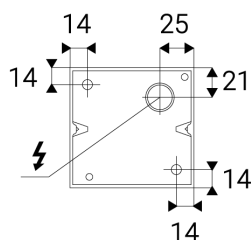

MIDO 2, A

Name	MIDO 2, A
Code	5131604
Color	ANTRACITE / RAL 7024
Power	2x35W-GU10 ± 10 %
Lumen output	N/A
Color temperature	N/A
Efficacy	N/A
Driver	N/A
Electrical insulation class	
Voltage / Frequency	220-240V/50-60Hz
Color Rendering Index	N/A
SDCM	N/A
Light beam angle	N/A
Unified Glare Rating	N/A
Light source	LED
Dimmable	ON/OFF
LED Lifetime	N/A
Warranty	5 YEAR
Ingress Protection	IP 54
Material	ALUMINIUM/GLASS

Product

MIDO 2, A
5131604
ANTRACITE / RAL 7024

Power

2x35W-GU10 ± 10 %

N/A

N/A

N/A

N/A

220-240V/50-60Hz

Information

N/A

N/A

N/A

N/A

LED

ON/OFF

N/A

5 YEAR

Other data

IP 54

ALUMINIUM/GLASS

EN

Outdoor cylindrical wall lamp. Light source - SMD LED. The luminaire is available in two versions, with unidirectional or bidirectional light emission. The lamp is made of aluminum. Available in anthracite color.

Application:
general ambient lighting of outdoor areas (entrance, terrace, stairs, houses walls)

CZ

Venkovní válcové svítidlo na stěnu. Světelný zdroj - SMD LED.

Svítidlo je dostupné ve dvou verzích, s jednosměrným nebo obousměrným vyzařováním světla. Svítidlo je vyrobeno z hliníku.

K dispozici v antracitové barvě.

Použití:

všeobecné okolní osvětlení venkovních prostor (vchod, terasa, schody, fasáda domu)

DE

Zylindrische Außenwandleuchte. Lichtquelle - SMD LED. Die Leuchte ist in zwei Versionen mit unidirektionaler oder bidirektionaler Lichtemission erhältlich.

Die Lampe besteht aus Aluminium. Erhältlich in Anthrazit.

Anwendung:
allgemeine Umgebungsbeleuchtung von Außenbereichen (Eingang, Terrasse, Treppen, Hauswände)

SK

Vonkajšie valcové svietidlo na stenu. Svetelný zdroj - SMD LED.

Svietidlo je dostupné v dvoch verziách, s jednosmerným, alebo obojsmerným vyžarovaním svetla. Svetidlo je vyrobené z hliníku.

K dispozícii v antracitovej farbe.

Použitie:

všeobecné okolité osvetlenie vonkajších priestorov (vchod, terasa, schody, steny domu)