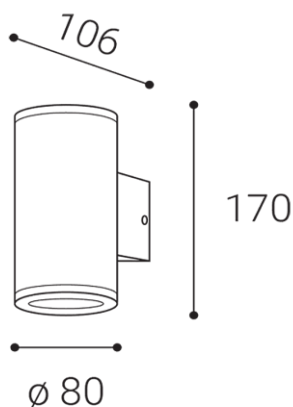

MIDO 2, A

Name	MIDO 2, A
Code	5131604
Color	ANTRACITE / RAL 7024
Power	2x35W-GU10 ± 10 %
Lumen output	N/A
Color temperature	N/A
Efficacy	N/A
Driver	N/A
Electrical insulation class	
Voltage / Frequency	220-240V/50-60Hz
Color Rendering Index	N/A
SDCM	N/A
Light beam angle	N/A
Unified Glare Rating	N/A
Light source	LED
Dimmable	ON/OFF
LED Lifetime	N/A
Warranty	5 YEAR
Ingress Protection	IP 54
Material	ALUMINIUM/GLASS

Product

MIDO 2, A
5131604
ANTRACITE / RAL 7024

Power

2x35W-GU10 ± 10 %

N/A

N/A

N/A

N/A

220-240V/50-60Hz

Information

N/A

N/A

N/A

N/A

LED

ON/OFF

N/A

5 YEAR

Other data

IP 54

ALUMINIUM/GLASS

EN

Outdoor cylindrical wall lamp. Light source - SMD LED. The luminaire is available in two versions, with unidirectional or bidirectional light emission. The lamp is made of aluminum. Available in anthracite color.

Application:
general ambient lighting of outdoor areas (entrance, terrace, stairs, houses walls)

CZ

Venkovní válcové svítidlo na stěnu. Světelný zdroj - SMD LED.

Svítidlo je dostupné ve dvou verzích, s jednosměrným nebo obousměrným vyzařováním světla. Svítidlo je vyrobeno z hliníku.

K dispozici v antracitové barvě.

Použití:

všeobecné okolní osvětlení venkovních prostor (vchod, terasa, schody, fasáda domu)

DE

Zylindrische Außenwandleuchte. Lichtquelle - SMD LED. Die Leuchte ist in zwei Versionen mit unidirektionaler oder bidirektionaler Lichtemission erhältlich.

Die Lampe besteht aus Aluminium. Erhältlich in Anthrazit.

Anwendung:
allgemeine Umgebungsbeleuchtung von Außenbereichen (Eingang, Terrasse, Treppen, Hauswände)

SK

Vonkajšie valcové svietidlo na stenu. Svetelný zdroj - SMD LED.

Svietidlo je dostupné v dvoch verziách, s jednosmerným, alebo obojsmerným vyžarovaním svetla. Svetidlo je vyrobené z hliníku.

K dispozícii v antracitovej farbe.

Použitie:

všeobecné okolité osvetlenie vonkajších priestorov (vchod, terasa, schody, steny domu)