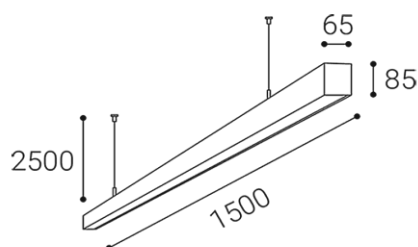

LINO 150 P/N-Z, B

Name	
Code	
Color	
Power	
Lumen output	
Color temperature	
Efficacy	
Driver	
Electrical insulation class	
Voltage / Frequency	
Color Rendering Index	
SDCM	
Light beam angle	
Unified Glare Rating	
Light source	
Dimmable	
LED Lifetime	
Warranty	
Ingress Protection	
Material	

Product

LINO 150 P/N-Z, B

3310653D

BLACK / RAL 9005

Power

49W ± 10 %

5635lm ± 10 %

3000K/3500K/4000K

115lm/W

1200 mA

220-240V/50-60Hz

Information

80+

< 3

160°

PRISMA DIFFUSER <19

LED

DALI

L90B10 50.000h 25°C

5 YEAR

Other data

IP 20

ALUMINIUM/PMMA

EN

Linear lamp intended for hanging indoors. Light source - SMD LEDs. Slim design with screwless terminals. The lamp is made of aluminum, opal or microprismatic diffuser.

Available in 3 different sizes, white and black.

The use:

general lighting intended for residential or commercial spaces (rooms, bedrooms, wardrobes, entrance areas, kitchens, receptions, offices)

CZ

Lineární svítidlo určené k zavěšení do interiéru. Světelný zdroj - SMD LED diody. Štíhlý design s bezšroubovými koncovkami. Svítidlo je vyrobeno z hliníku, opalový nebo mikroprizmatický difuzor.

K dispozici ve 3 různých velikostech, bílé a černé barvě.

Použití:

všeobecné osvětlení určené pro obytné nebo komerční prostory (pokojy, ložnice, šatníky, vstupní prostory, kuchyně, recepce, kanceláře)

DE

Lineare Lampe zum Aufhängen im Innenbereich. Lichtquelle - SMD-LEDs. Schlankes Design mit schraubenlosen Anschlüssen. Die Leuchte besteht aus Aluminium, Opal oder mikroprismatischem Diffusor.

Erhältlich in 3 verschiedenen Größen, weiß und schwarz.

Die Verwendung:

Allgemeinbeleuchtung für Wohn- oder Gewerberäume (Zimmer, Schlafzimmer, Garderoben, Eingangsbereiche, Küchen, Rezeptionen, Büros)

SK

Lineárne svietidlo určené na zavesenie do interiéru. Svetelný zdroj - SMD LED diódy. Štíhly dizajn s bezskrutkovými koncovkami. Svietidlo je vyrobené z hliníka, opalový alebo mikroprizmatický difúzor.

K dispozícii v 3 rôznych veľkostiach, bielej a čiernej farbe.

Použitie:

všeobecné osvetlenie určené pre obytné alebo komerčné priestory (izby, spálne, šatníky, vstupné priestory, kuchyňa, recepcie, kancelárie)