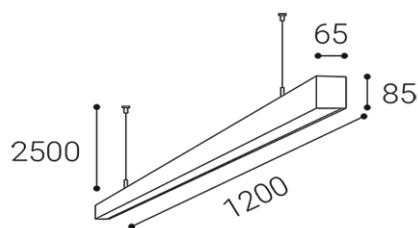

LINO LASER 120 P/N-Z, B

Name	
Code	
Color	
Power	
Lumen output	
Color temperature	
Efficacy	
Driver	
Electrical insulation class	
Voltage / Frequency	
Color Rendering Index	
SDCM	
Light beam angle	
Unified Glare Rating	
Light source	
Dimmable	
LED Lifetime	
Warranty	
Ingress Protection	
Material	

Product

LINO LASER 120 P/N-Z, B

3312443

BLACK / RAL 9005

Power

24-32W ± 10 %

2880-3840lm ± 10 %

4000K

120lm/W

500-700 mA

220-240V/50-60Hz

Information

80+

< 3

65°

<16

LED

ON/OFF

L90B10 50.000h 25°C

5 YEAR

Other data

IP 20

ALUMINIUM/PMMA

EN

Linear hanging light fitting for interior mounting, equipped with SMD LEDs. Slim design with screwless endcaps. The luminaire has an extremely low UGR.

Housing made of aluminium. Available in 3 black color.

Application:

general lighting, intended for residential or commercial areas (livingrooms, guest or bedrooms, entrance areas, kitchen, receptions)

CZ

Lineární svítidlo určené k zavěšení do interiéru. Světelný zdroj - SMD LED diody. Štíhlý design s bezšroubovými koncovkami. Svítidla je vyrobena z hliníku, opalový nebo mikroprizmatický difuzor.

K dispozici ve 3 různých velikostech, bílé a černé barvě.

Použití:

všeobecné osvětlení určené pro obytné nebo komerční prostory (pokojy, ložnice, šatníky, vstupní prostory, kuchyně, recepce, kanceláře)

DE

Lineare Lampe zum Aufhängen im Innenbereich. Lichtquelle - SMD-LEDs. Schlankes Design mit schraubenlosen Anschlüssen. Die Leuchte besteht aus Aluminium, Opal oder mikroprismatischem Diffusor.

Erhältlich in 3 verschiedenen Größen, weiß und schwarz.

Die Verwendung:

Allgemeinbeleuchtung für Wohn- oder Gewerberäume (Zimmer, Schlafzimmer, Garderoben, Eingangsbereiche, Küchen, Rezeptionen, Büros)

SK

Lineárne svietidlo určené na zavesenie do interiéru. Svetelný zdroj - SMD LED diódy. Štíhly dizajn s bezskrutkovými koncovkami. Svietidlo je vyrobené z hliníka, opalový alebo mikroprizmatický difúzor.

K dispozícii v 3 rôznych veľkostiach, bielej a čiernej farbe.

Použitie:

všeobecné osvetlenie určené pre obytné alebo komerčné priestory (izby, spálne, šatníky, vstupné priestory, kuchyne, recepcie, kancelárie)