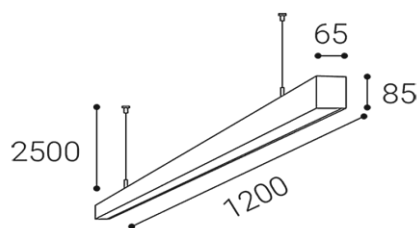

LINO 120 P/N-Z, W

Name	
Code	
Color	
Power	
Lumen output	
Color temperature	
Efficacy	
Driver	
Electrical insulation class	
Voltage / Frequency	
Color Rendering Index	
SDCM	
Light beam angle	
Unified Glare Rating	
Light source	
Dimmable	
LED Lifetime	
Warranty	
Ingress Protection	
Material	

Product

LINO 120 P/N-Z, W

3310451D

WHITE / RAL 9016

Power

32W ± 10 %

3680lm ± 10 %

3000K/3500K/4000K

115lm/W

800 mA

220-240V/50-60Hz

Information

80+

< 3

160°

PRISMA DIFFUSER <19

LED

DALI

L90B10 50.000h 25°C

5 YEAR

Other data

IP 20

ALUMINIUM/PMMA

EN

Linear lamp intended for hanging indoors. Light source - SMD LEDs. Slim design with screwless terminals. The lamp is made of aluminum, opal or microprismatic diffuser.

Available in 3 different sizes, white and black.

The use:

general lighting intended for residential or commercial spaces (rooms, bedrooms, wardrobes, entrance areas, kitchens, receptions, offices)

CZ

Lineární svítidlo určené k zavěšení do interiéru. Světelný zdroj - SMD LED diody. Štíhlý design s bezšroubovými koncovkami. Svítidlo je vyrobené z hliníku, opalový nebo mikroprizmatický difuzor.

K dispozici ve 3 různých velikostech, bílé a černé barvě.

Použití:

všeobecné osvětlení určené pro obytné nebo komerční prostory (pokojy, ložnice, šatníky, vstupní prostory, kuchyně, recepce, kanceláře)

DE

Lineare Lampe zum Aufhängen im Innenbereich. Lichtquelle - SMD-LEDs. Schlankes Design mit schraubenlosen Anschlüssen. Die Leuchte besteht aus Aluminium, Opal oder mikroprismatischem Diffusor.

Erhältlich in 3 verschiedenen Größen, weiß und schwarz.

Die Verwendung:

Allgemeinbeleuchtung für Wohn- oder Gewerberäume (Zimmer, Schlafzimmer, Garderoben, Eingangsbereiche, Küchen, Rezeptionen, Büros)

SK

Lineárne svietidlo určené na zavesenie do interiéru. Svetelný zdroj - SMD LED diódy. Štíhly dizajn s bezskrutkovými koncovkami. Svietidlo je vyrobené z hliníka, opalový alebo mikroprizmatický difúzor.

K dispozícii v 3 rôznych veľkostiach, bielej a čiernej farbe.

Použitie:

všeobecné osvetlenie určené pre obytné alebo komerčné priestory (izby, spálne, šatníky, vstupné priestory, kuchyňa, recepcie, kancelárie)