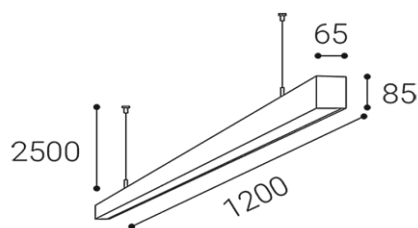

LINO 120 P/N-Z, W

Name	
Code	
Color	
Power	
Lumen output	
Color temperature	
Efficacy	
Driver	
Electrical insulation class	
Voltage / Frequency	
Color Rendering Index	
SDCM	
Light beam angle	
Unified Glare Rating	
Light source	
Dimmable	
LED Lifetime	
Warranty	
Ingress Protection	
Material	

Product

LINO 120 P/N-Z, W

3310451

WHITE / RAL 9016

Power

21-32W ± 10 %

2415-3680lm ± 10 %

3000K/3500K/4000K

115lm/W

500-800 mA

220-240V/50-60Hz

Information

80+

< 3

160°

PRISMA DIFFUSER <19

LED

ON/OFF

L90B10 50.000h 25°C

5 YEAR

Other data

IP 20

ALUMINIUM/PMMA

EN

Linear lamp intended for hanging indoors. Light source - SMD LEDs. Slim design with screwless terminals. The lamp is made of aluminum, opal or microprismatic diffuser.

Available in 3 different sizes, white and black.

The use:

general lighting intended for residential or commercial spaces (rooms, bedrooms, wardrobes, entrance areas, kitchens, receptions, offices)

DE

Lineare Lampe zum Aufhängen im Innenbereich. Lichtquelle - SMD-LEDs. Schlankes Design mit schraubenlosen Anschlüssen. Die Leuchte besteht aus Aluminium, Opal oder mikroprismatischem Diffusor.

Erhältlich in 3 verschiedenen Größen, weiß und schwarz.

Die Verwendung:

Allgemeinbeleuchtung für Wohn- oder Gewerberäume (Zimmer, Schlafzimmer, Garderoben, Eingangsbereiche, Küchen, Rezeptionen, Büros)

CZ

Lineární svítidlo určené k zavěšení do interiéru. Světelný zdroj - SMD LED diody. Štíhlý design s bezšroubovými koncovkami. Svítidlo je vyrobené z hliníku, opálový nebo mikroprizmatický difuzor.

K dispozici ve 3 různých velikostech, bílé a černé barvě.

Použití:

všeobecné osvětlení určené pro obytné nebo komerční prostory (pokoj, ložnice, šatníky, vstupní prostory, kuchyně, recepce, kanceláře)

SK

Lineárne svietidlo určené na zavesenie do interiéru. Svetelný zdroj - SMD LED diódy. Štíhly dizajn s bezskrutkovými koncovkami. Svietidlo je vyrobené z hliníka, opálový alebo mikroprizmatický difúzor.

K dispozícii v 3 rôznych veľkostiach, bielej a čiernej farbe.

Použitie:

všeobecné osvetlenie určené pre obytné alebo komerčné priestory (izby, spálne, šatníky, vstupné priestory, kuchyňa, recepcie, kancelárie)