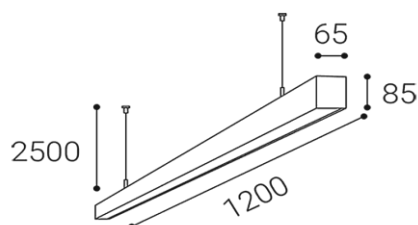

LINO LASER 120 P-Z, B

Name	
Code	
Color	
Power	
Lumen output	
Color temperature	
Efficacy	
Driver	
Electrical insulation class	
Voltage / Frequency	
Color Rendering Index	
SDCM	
Light beam angle	
Unified Glare Rating	
Light source	
Dimmable	
LED Lifetime	
Warranty	
Ingress Protection	
Material	

Product

LINO LASER 120 P-Z, B

3312343D

BLACK / RAL 9005

Power

32W ± 10 %

3840lm ± 10 %

4000K

120lm/W

700 mA

220-240V/50-60Hz

Information

80+

< 3

65°

<16

LED

DALI

L90B10 50.000h 25°C

5 YEAR

Other data

IP 20

ALUMINIUM/PMMA

EN

Linear hanging light fitting for interior mounting, equipped with SMD LEDs. Slim design with screwless endcaps. The luminaire has an extremely low UGR.

Housing made of aluminium. Available in 3 black color.

Application:

general lighting, intended for residential or commercial areas (livingrooms, guest or bedrooms, entrance areas, kitchen, receptions)

CZ

Lineární závěsné svítidlo určené pro montáž do interiéru. Světelný zdroj - SMD LED. Štíhlý design s bezšroubovými koncovkami. Svítidlo má mimořádně nízké UGR.

Svítidlo je vyrobeno z hliníku.

K dispozici v černé barvě.

Použití:

všeobecné osvětlení určené pro obytné nebo komerční prostory (pokojy, ložnice, skříně, vstupní prostory, kuchyně, recepcie, kanceláře)

DE

Lineare Hängeleuchte für montage im Innenraum, ausgestattet mit SMD-LEDs. Schlankes Design mit schraubenlosen Anschlüssen. Die Leuchte hat ein extrem niedriges UGR. Aluminiumgehäuse.

Verfügbar in schwarz.

Anwendung:

Allgemeinbeleuchtung für Wohn oder Geschäftsräume (Räume, Schlafzimmer, Schränke, Empfang, Eingangsbereiche, Küche, Büros)

SK

Lineárne závesné svietidlo určené pre montáž do interiéru. Svetelný zdroj - SMD LED diódy. Štíhly dizajn s bezskrutkovými koncovkami. Svietidlo má mimoriadne nízke UGR. Svietidlo je vyrobené z hliníka.

K dispozícii v čiernej farbe.

Použitie:

všeobecné osvetlenie určené pre obytné alebo komerčné priestory (izby, spálne, šatníky, vstupné priestory, kuchyne, recepcie, kancelárie)