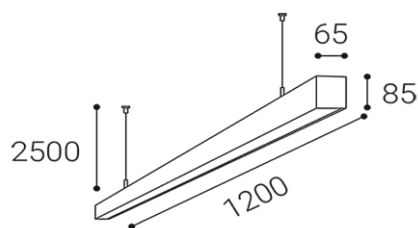

LINO LASER 120 P-Z, B

Name	
Code	
Color	
Power	
Lumen output	
Color temperature	
Efficacy	
Driver	
Electrical insulation class	
Voltage / Frequency	
Color Rendering Index	
SDCM	
Light beam angle	
Unified Glare Rating	
Light source	
Dimmable	
LED Lifetime	
Warranty	
Ingress Protection	
Material	

Product

LINO LASER 120 P-Z, B

3312333

BLACK / RAL 9005

Power

24-32W ± 10 %

2880-3840lm ± 10 %

3000K

120lm/W

500-700 mA

220-240V/50-60Hz

Information

80+

< 3

65°

<16

LED

ON/OFF

L90B10 50.000h 25°C

5 YEAR

Other data

IP 20

ALUMINIUM/PMMA

EN

Linear hanging light fitting for interior mounting, equipped with SMD LEDs. Slim design with screwless endcaps. The luminaire has an extremely low UGR.

Housing made of aluminium. Available in 3 black color.

Application:

general lighting, intended for residential or commercial areas (livingrooms, guest or bedrooms, entrance areas, kitchen, receptions)

CZ

Lineární závěsné svítidlo určené pro montáž do interiéru. Světelný zdroj - SMD LED. Štíhlý design s bezšroubovými koncovkami. Svítidlo má mimořádně nízké UGR.

Svítidlo je vyrobeno z hliníku.

K dispozici v černé barvě.

Použití:

všeobecné osvětlení určené pro obytné nebo komerční prostory (pokoj, ložnice, skříň, vstupní prostory, kuchyně, recepce, kanceláře)

DE

Lineare Hängeleuchte für montage im Innenraum, ausgestattet mit SMD-LEDs. Schlankes Design mit schraubenlosen Anschlüssen. Die Leuchte hat ein extrem niedriges UGR. Aluminiumgehäuse.

Verfügbar in schwarz.

Anwendung:

Allgemeinbeleuchtung für Wohn oder Geschäftsräume (Räume, Schlafzimmer, Schränke, Empfang, Eingangsbereiche, Küche, Büros)

SK

Lineárne závesné svietidlo určené pre montáž do interiéru. Svetelný zdroj - SMD LED diódy. Štíhly dizajn s bezskrutkovými koncovkami. Svietidlo má mimoriadne nízke UGR. Svietidlo je vyrobené z hliníka.

K dispozícii v čiernej farbe.

Použitie:

všeobecné osvetlenie určené pre obytné alebo komerčné priestory (izby, spálne, šatníky, vstupné priestory, kuchyňa, recepcie, kancelárie)