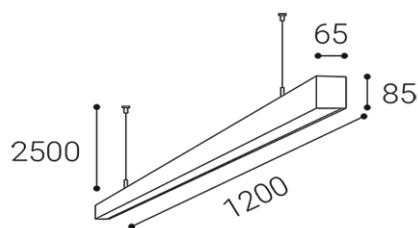

LINO 120 P-Z, B

Name	
Code	
Color	
Power	
Lumen output	
Color temperature	
Efficacy	
Driver	
Electrical insulation class	
Voltage / Frequency	
Color Rendering Index	
SDCM	
Light beam angle	
Unified Glare Rating	
Light source	
Dimmable	
LED Lifetime	
Warranty	
Ingress Protection	
Material	

Product

LINO 120 P-Z, B

3310353D

BLACK / RAL 9005

Power

32W ± 10 %

3680lm ± 10 %

3000K/3500K/4000K

115lm/W

800 mA

220-240V/50-60Hz

Information

80+

< 3

160°

PRISMA DIFFUSER <19

LED

DALI

L90B10 50.000h 25°C

5 YEAR

Other data

IP 20

ALUMINIUM/PMMA

EN

Linear lamp intended for hanging indoors. Light source - SMD LEDs. Slim design with screwless terminals. The lamp is made of aluminum, opal or microprismatic diffuser.

Available in 3 different sizes, white and black.

The use:

general lighting intended for residential or commercial spaces (rooms, bedrooms, wardrobes, entrance areas, kitchens, receptions, offices)

CZ

Lineární svítidlo určené k zavěšení do interiéru. Světelný zdroj - SMD LED diody. Štíhlý design s bezšroubovými koncovkami. Svítidlo je vyrobeno z hliníku, opalový nebo mikroprizmatický difuzor.

K dispozici ve 3 různých velikostech, bílé a černé barvě.

Použití:

všeobecné osvětlení určené pro obytné nebo komerční prostory (pokojy, ložnice, šatníky, vstupní prostory, kuchyně, recepce, kanceláře)

DE

Lineare Lampe zum Aufhängen im Innenbereich. Lichtquelle - SMD-LEDs. Schlankes Design mit schraubenlosen Anschlüssen. Die Leuchte besteht aus Aluminium, Opal oder mikroprismatischem Diffusor.

Erhältlich in 3 verschiedenen Größen, weiß und schwarz.

Die Verwendung:

Allgemeinbeleuchtung für Wohn- oder Gewerberäume (Zimmer, Schlafzimmer, Garderoben, Eingangsbereiche, Küchen, Rezeptionen, Büros)

SK

Lineárne svietidlo určené na zavesenie do interiéru. Svetelný zdroj - SMD LED diódy. Štíhly dizajn s bezskrutkovými koncovkami. Svietidlo je vyrobené z hliníka, opalový alebo mikroprizmatický difúzor.

K dispozícii v 3 rôznych veľkostiach, bielej a čiernej farbe.

Použitie:

všeobecné osvetlenie určené pre obytné alebo komerčné priestory (izby, spálne, šatníky, vstupné priestory, kuchyňa, recepcie, kancelárie)