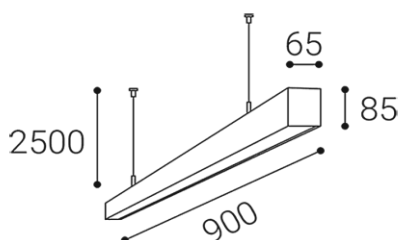

LINO 90 P/N-Z, B

Name	
Code	
Color	
Power	
Lumen output	
Color temperature	
Efficacy	
Driver	
Electrical insulation class	
Voltage / Frequency	
Color Rendering Index	
SDCM	
Light beam angle	
Unified Glare Rating	
Light source	
Dimmable	
LED Lifetime	
Warranty	
Ingress Protection	
Material	

Product

LINO 90 P/N-Z, B

3310253D

BLACK / RAL 9005

Power

24W ± 10 %

2760lm ± 10 %

3000K/3500K/4000K

115lm/W

600 mA

220-240V/50-60Hz

Information

80+

< 3

160°

PRISMA DIFFUSER <19

LED

DALI

L90B10 50.000h 25°C

5 YEAR

Other data

IP 20

ALUMINIUM/PMMA

EN

Linear lamp intended for hanging indoors. Light source - SMD LEDs. Slim design with screwless terminals. The lamp is made of aluminum, opal or microprismatic diffuser.

Available in 3 different sizes, white and black.

The use:

general lighting intended for residential or commercial spaces (rooms, bedrooms, wardrobes, entrance areas, kitchens, receptions, offices)

CZ

Lineární svítidlo určené k zavěšení do interiéru. Světelný zdroj - SMD LED diody. Štíhlý design s bezšroubovými koncovkami. Svítidlo je vyrobeno z hliníku, opalový nebo mikroprizmatický difuzor.

K dispozici ve 3 různých velikostech, bílé a černé barvě.

Použití:

všeobecné osvětlení určené pro obytné nebo komerční prostory (pokojy, ložnice, šatníky, vstupní prostory, kuchyně, recepce, kanceláře)

DE

Lineare Lampe zum Aufhängen im Innenbereich. Lichtquelle - SMD-LEDs. Schlankes Design mit schraubenlosen Anschlüssen. Die Leuchte besteht aus Aluminium, Opal oder mikroprismatischem Diffusor.

Erhältlich in 3 verschiedenen Größen, weiß und schwarz.

Die Verwendung:

Allgemeinbeleuchtung für Wohn- oder Gewerberäume (Zimmer, Schlafzimmer, Garderoben, Eingangsbereiche, Küchen, Rezeptionen, Büros)

SK

Lineárne svietidlo určené na zavesenie do interiéru. Svetelný zdroj - SMD LED diódy. Štíhly dizajn s bezskrutkovými koncovkami. Svietidlo je vyrobené z hliníka, opalový alebo mikroprizmatický difúzor.

K dispozícii v 3 rôznych veľkostiach, bielej a čiernej farbe.

Použitie:

všeobecné osvetlenie určené pre obytné alebo komerčné priestory (izby, spálne, šatníky, vstupné priestory, kuchyňa, recepcie, kancelárie)