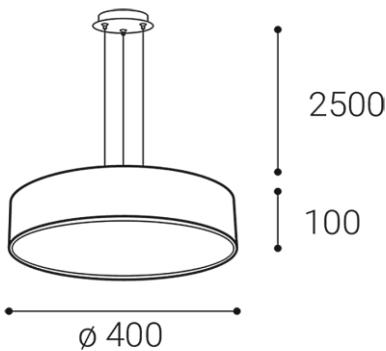

# MONO 40 P-Z, W

|                                    |  |
|------------------------------------|--|
| <b>Name</b>                        |  |
| <b>Code</b>                        |  |
| <b>Color</b>                       |  |
| <b>Power</b>                       |  |
| <b>Lumen output</b>                |  |
| <b>Color temperature</b>           |  |
| <b>Efficacy</b>                    |  |
| <b>Driver</b>                      |  |
| <b>Electrical insulation class</b> |  |
| <b>Voltage / Frequency</b>         |  |
| <b>Color Rendering Index</b>       |  |
| <b>SDCM</b>                        |  |
| <b>Light beam angle</b>            |  |
| <b>Unified Glare Rating</b>        |  |
| <b>Light source</b>                |  |
| <b>Dimmable</b>                    |  |
| <b>LED Lifetime</b>                |  |
| <b>Warranty</b>                    |  |
| <b>Ingress Protection</b>          |  |
| <b>Material</b>                    |  |