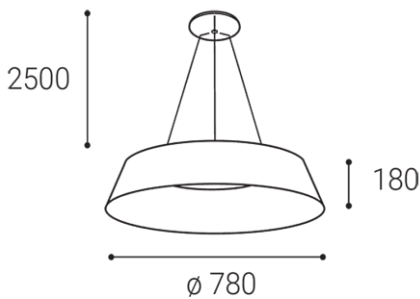

KATY 78 Z, B

Name	
Code	
Color	
Power	
Lumen output	
Color temperature	
Efficacy	
Driver	
Electrical insulation class	
Voltage / Frequency	
Color Rendering Index	
SDCM	
Light beam angle	
Unified Glare Rating	
Light source	
Dimmable	
LED Lifetime	
Warranty	
Ingress Protection	
Material	

Product

Name
KATY 78 Z, B

Code
3272853D

Color
BLACK / RAL 9017

Power

Power
80W ± 10 %

Lumen output
4400lm ± 10 %

Color temperature
3000K/4000K

Efficacy
55lm/W

Driver
2 x 1050 mA

Information

Color Rendering Index
90+

SDCM
< 3

Light beam angle
120°

Unified Glare Rating
N/A

Light source
LED

Dimmable
DALI/PUSH

LED Lifetime
L80B20 50.000h 25°C

Warranty
5 YEAR

Other data

Ingress Protection
IP 20

Material
ALUMINIUM/PMMA

EN

Round light fitting for suspended interior mounting, equipped with SMD LEDs.
Available in 2 different sizes in black, white and coffee color.
Housing made of aluminium, opal diffuser made of PMMA.
Application:
general lighting, intended for residential or commercial areas (dining room, livingrooms, guest or bedrooms, entrance areas, kitchen, receptions)

CZ

Kruhové svítidlo pro závěsnou montáž. Světelný zdroj - LED SMD.
K dispozici ve 2 různých velikostech v černé, bílé a kávové barvě.
Svítidlo je vyrobeno z hliníku, opálový difuzor z PMMA.
Použití:
všeobecné osvětlení určené pro obytné nebo komerční prostory (jídlna, obývací pokoj, dětský pokoj nebo ložnice, vstupní prostory, kuchyň, recepce)

DE

Runde Pendelleuchte für Innen- montage, bestückt mit SMD-LEDs. Erhältlich in 2 verschiedenen Größen in Schwarz, Weiß und Kaffeefarbe. Gehäuse aus Aluminium, opaler Diffusor aus PMMA.
Anwendung:
Allgemeinbeleuchtung für Wohn- oder Geschäftsräume (Küche, Esszimmer, Wohnzimmer, Empfänge, Gäste- oder Schlafzimmer, Eingangsbereiche)

SK

Kruhové závesné svietidlo určené pre montáž do interiéru. Svetelný zdroj - SMD LED.
K dispozícii v 2 rôznych veľkostiach v čiernej, bielej a kávovej farbe. Svietidlo je vyrobené z hliníka, opálový difuzor z PMMA.
Použitie:
všeobecné osvetlenie, určené pre obytné alebo komerčné priestory (jedáleň, obývacia izba, hosťovská izba alebo spálňa, vstupné priestory, kuchyňa, recepcia)