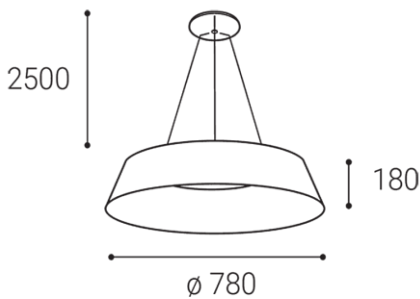

KATY 78 Z, B

Name	KATY 78 Z, B
Code	3272853
Color	BLACK / RAL 9017
Power	80W ± 10 %
Lumen output	4400lm ± 10 %
Color temperature	3000K/4000K
Efficacy	55lm/W
Driver	2 x 1050 mA
Electrical insulation class	
Voltage / Frequency	220-240V/50-60Hz
Color Rendering Index	90+
SDCM	< 3
Light beam angle	120°
Unified Glare Rating	N/A
Light source	LED
Dimmable	ON/OFF
LED Lifetime	L80B20 50.000h 25°C
Warranty	5 YEAR
Ingress Protection	IP 20
Material	ALUMINIUM/PMMA

Product

Name
KATY 78 Z, B
Code
3272853
Color
BLACK / RAL 9017

Power

Power
80W ± 10 %
Lumen output
4400lm ± 10 %
Color temperature
3000K/4000K
Efficacy
55lm/W
Driver
2 x 1050 mA

Voltage / Frequency
220-240V/50-60Hz