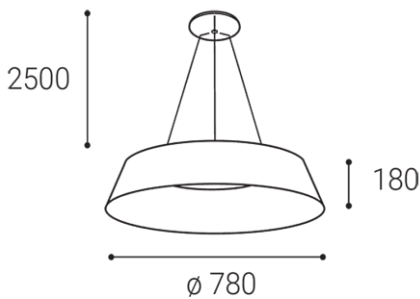

KATY 78 Z, W

Name	KATY 78 Z, W
Code	3272851D
Color	WHITE / RAL 9003
Power	80W ± 10 %
Lumen output	4400lm ± 10 %
Color temperature	3000K/4000K
Efficacy	55lm/W
Driver	2 x 1050 mA
Electrical insulation class	
Voltage / Frequency	220-240V/50-60Hz
Color Rendering Index	90+
SDCM	< 3
Light beam angle	120°
Unified Glare Rating	N/A
Light source	LED
Dimmable	DALI/PUSH
LED Lifetime	L80B20 50.000h 25°C
Warranty	5 YEAR
Ingress Protection	IP 20
Material	ALUMINIUM/PMMA

Product

KATY 78 Z, W

3272851D

WHITE / RAL 9003

Power

80W ± 10 %

4400lm ± 10 %

3000K/4000K