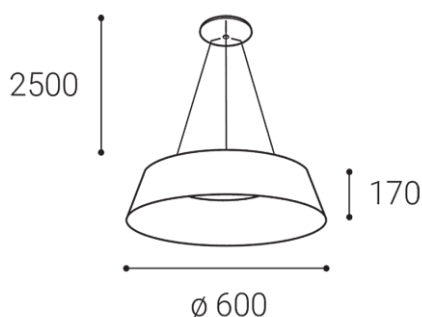

KATY 60 Z, CF

Name	KATY 60 Z, CF
Code	3272758D
Color	COFFEE / RAL 8025
Power	60W ± 10 %
Lumen output	3400lm ± 10 %
Color temperature	3000K/4000K
Efficacy	57lm/W
Driver	1400 mA
Electrical insulation class	
Voltage / Frequency	220-240V/50-60Hz
Color Rendering Index	90+
SDCM	< 3
Light beam angle	120°
Unified Glare Rating	N/A
Light source	LED
Dimmable	DALI/PUSH
LED Lifetime	L80B20 50.000h 25°C
Warranty	5 YEAR
Ingress Protection	IP 20
Material	ALUMINIUM/PMMA

Product

KATY 60 Z, CF

3272758D

COFFEE / RAL 8025

Power

60W ± 10 %

3400lm ± 10 %

3000K/4000K