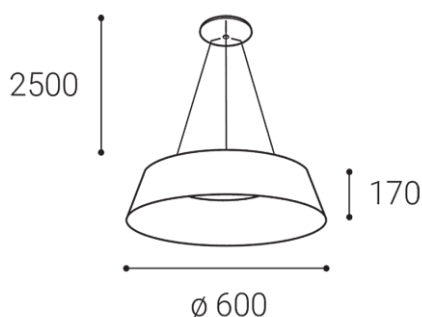

KATY 60 Z, CF

Name	KATY 60 Z, CF
Code	3272758
Color	COFFEE / RAL 8025
Power	60W ± 10 %
Lumen output	3400lm ± 10 %
Color temperature	3000K/4000K
Efficacy	57lm/W
Driver	1500 mA
Electrical insulation class	
Voltage / Frequency	220-240V/50-60Hz
Color Rendering Index	90+
SDCM	< 3
Light beam angle	120°
Unified Glare Rating	N/A
Light source	LED
Dimmable	ON/OFF
LED Lifetime	L80B20 50.000h 25°C
Warranty	5 YEAR
Ingress Protection	IP 20
Material	ALUMINIUM/PMMA