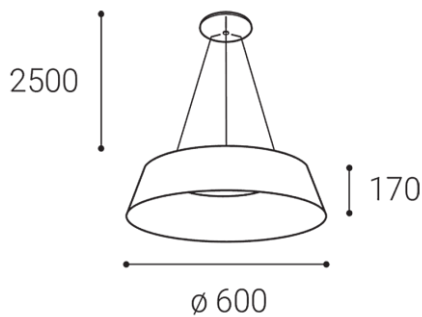

KATY 60 Z, B

Name	KATY 60 Z, B
Code	3272753D
Color	BLACK / RAL 9017
Power	60W ± 10 %
Lumen output	3400lm ± 10 %
Color temperature	3000K/4000K
Efficacy	57lm/W
Driver	1400 mA
Electrical insulation class	
Voltage / Frequency	220-240V/50-60Hz
Color Rendering Index	90+
SDCM	< 3
Light beam angle	120°
Unified Glare Rating	N/A
Light source	LED
Dimmable	DALI/PUSH
LED Lifetime	L80B20 50.000h 25°C
Warranty	5 YEAR
Ingress Protection	IP 20
Material	ALUMINIUM/PMMA

Product

Name
KATY 60 Z, B
Code
3272753D
Color
BLACK / RAL 9017

Power

Power
60W ± 10 %
Lumen output
3400lm ± 10 %
Color temperature
3000K/4000K
Efficacy
57lm/W
Driver
1400 mA

Voltage / Frequency
220-240V/50-60Hz