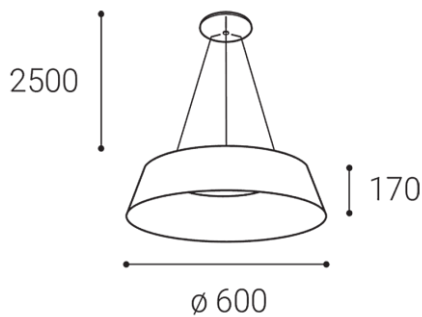

KATY 60 Z, W

Name	KATY 60 Z, W
Code	3272751
Color	WHITE / RAL 9003
Power	60W ± 10 %
Lumen output	3400lm ± 10 %
Color temperature	3000K/4000K
Efficacy	57lm/W
Driver	1500 mA
Electrical insulation class	
Voltage / Frequency	220-240V/50-60Hz
Color Rendering Index	90+
SDCM	< 3
Light beam angle	120°
Unified Glare Rating	N/A
Light source	LED
Dimmable	ON/OFF
LED Lifetime	L80B20 50.000h 25°C
Warranty	5 YEAR
Ingress Protection	IP 20
Material	ALUMINIUM/PMMA