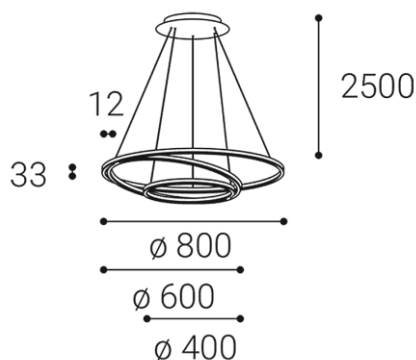

CIRCLE 3 P-Z, B

Name	CIRCLE 3 P-Z, B
Code	3271133D
Color	BLACK / RAL 9017
Power	136W ± 10 %
Lumen output	8450lm ± 10 %
Color temperature	3000K
Efficacy	62lm/W
Driver	750 + 1050 + 1350 mA
Electrical insulation class	
Voltage / Frequency	220-240V/50-60Hz
Color Rendering Index	90+
SDCM	< 3
Light beam angle	160°
Unified Glare Rating	N/A
Light source	LED
Dimmable	DALI/PUSH
LED Lifetime	L80B20 50.000h 25°C
Warranty	5 YEAR
Ingress Protection	IP 20
Material	ALUMINIUM/PMMA

Product

CIRCLE 3 P-Z, B

3271133D

BLACK / RAL 9017

Power

136W ± 10 %

8450lm ± 10 %

3000K