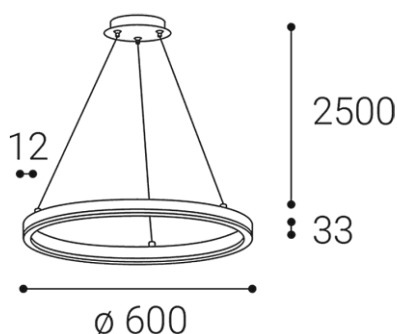

CIRCLE 60 P-Z, B

Name	CIRCLE 60 P-Z, B
Code	3270933D
Color	BLACK / RAL 9017
Power	42W ± 10 %
Lumen output	3400lm ± 10 %
Color temperature	3000K
Efficacy	81lm/W
Driver	1050 mA
Electrical insulation class	
Voltage / Frequency	220-240V/50-60Hz
Color Rendering Index	90+
SDCM	< 3
Light beam angle	160°
Unified Glare Rating	N/A
Light source	LED
Dimmable	DALI/PUSH
LED Lifetime	L80B20 50.000h 25°C
Warranty	5 YEAR
Ingress Protection	IP 20
Material	ALUMINIUM/PMMA

Product

CIRCLE 60 P-Z, B

3270933D

BLACK / RAL 9017

Power

42W ± 10 %

3400lm ± 10 %

3000K