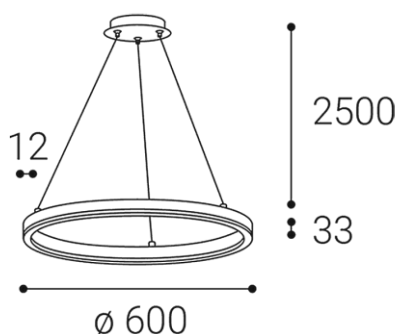

CIRCLE 60 P-Z, W

Name	CIRCLE 60 P-Z, W
Code	3270931D
Color	WHITE / RAL 9003
Power	42W ± 10 %
Lumen output	3400lm ± 10 %
Color temperature	3000K
Efficacy	81lm/W
Driver	1050 mA
Electrical insulation class	
Voltage / Frequency	220-240V/50-60Hz
Color Rendering Index	90+
SDCM	< 3
Light beam angle	160°
Unified Glare Rating	N/A
Light source	LED
Dimmable	DALI/PUSH
LED Lifetime	L80B20 50.000h 25°C
Warranty	5 YEAR
Ingress Protection	IP 20
Material	ALUMINIUM/PMMA

Product

CIRCLE 60 P-Z, W

3270931D

WHITE / RAL 9003

Power

42W ± 10 %

3400lm ± 10 %

3000K