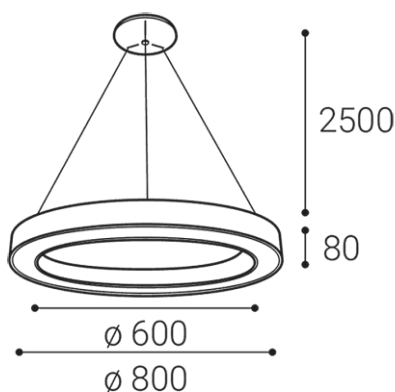

SATURN 80 P-Z, B

Name	SATURN 80 P-Z, B
Code	3270853D
Color	BLACK / RAL 9017
Power	80W ± 10 %
Lumen output	4400lm ± 10 %
Color temperature	3000K/4000K
Efficacy	55lm/W
Driver	2 x 1050 mA
Electrical insulation class	
Voltage / Frequency	220-240V/50-60Hz
Color Rendering Index	90+
SDCM	< 3
Light beam angle	160°
Unified Glare Rating	N/A
Light source	LED
Dimmable	DALI/PUSH
LED Lifetime	L80B20 50.000h 25°C
Warranty	5 YEAR
Ingress Protection	IP 20
Material	ALUMINIUM/PMMA

Product

SATURN 80 P-Z, B

3270853D

BLACK / RAL 9017

Power

80W ± 10 %

4400lm ± 10 %

3000K/4000K

55lm/W

2 x 1050 mA

220-240V/50-60Hz

Information

90+

< 3

160°

N/A

LED

DALI/PUSH

L80B20 50.000h 25°C

5 YEAR

Other data

IP 20

ALUMINIUM/PMMA

EN

Round light fitting for suspended interior mounting, equipped with SMD LEDs.

Available in 2 different sizes in black and white color.

Housing made of aluminium, opal diffuser made of PMMA.

Application:

general lighting, intended for residential or commercial areas (dining room, livingrooms, guest or bedrooms, entrance areas, kitchen, receptions, meeting rooms)

CZ

Kulaté svítidlo pro závěsnou montáž ve tvaru kruhu. Světelný zdroj - LED SMD.

K dispozici ve 2 různých velikostech v černé a bílé barvě.

Svítidlo je vyrobeno z hliníku, opálový difuzor z PMMA.

Použití:

obecné osvětlení určené pro obytné nebo komerční prostory (jídlna, obývací pokoj, dětské izby nebo ložnice, vstupní prostory, kuchyň, recepce, zasedací místnosti)

DE

Runde Pendelleuchte für Innenmontage, bestückt mit SMD-LEDs. Erhältlich in 2 verschiedenen Größen in schwarz und weiß.

Gehäuse aus Aluminium, opaler Diffusor aus PMMA.

Anwendung:

Allgemeinbeleuchtung für Wohn- oder Geschäftsräume (Esszimmer, Wohnzimmer, Gäste- oder Schlafzimmer, Besprechungsräume, Eingangsbereiche, Küche, Empfangs)

SK

Kruhové závesné svietidlo určené pre montáž do interiéru. Svetelný zdroj - SMD LED.

Svietidlo je vyrobené z hliníka, opálový difuzor z PMMA.

K dispozícii v 2 rôznych veľkostiach v čiernej a bielej farbe.

Použitie:

všeobecné osvetlenie určené pre obytné alebo komerčné priestory (jedáleň, obývacia izba, hosťovská izba, spálňa, vstupné priestory, kuchyňa, recepcia, rokovacie miestnosti)