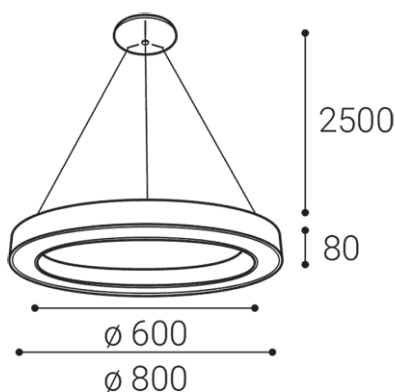

SATURN 80 P-Z, B

| | |
|------------------------------------|---------------------|
| Name | SATURN 80 P-Z, B |
| Code | 3270853 |
| Color | BLACK / RAL 9017 |
| Power | 80W ± 10 % |
| Lumen output | 4400lm ± 10 % |
| Color temperature | 3000K/4000K |
| Efficacy | 55lm/W |
| Driver | 2 x 1050 mA |
| Electrical insulation class | |
| Voltage / Frequency | 220-240V/50-60Hz |
| Color Rendering Index | 90+ |
| SDCM | < 3 |
| Light beam angle | 160° |
| Unified Glare Rating | N/A |
| Light source | LED |
| Dimmable | ON/OFF |
| LED Lifetime | L80B20 50.000h 25°C |
| Warranty | 5 YEAR |
| Ingress Protection | IP 20 |
| Material | ALUMINIUM/PMMA |

Other data

IP 20
ALUMINIUM/PMMA

EN

Round light fitting for suspended interior mounting, equipped with SMD LEDs.

Available in 2 different sizes in black and white color.

Housing made of aluminium, opal diffuser made of PMMA.

SK

Kruhové závesné svietidlo určené pre montáž do interiéru. Svetelný zdroj - SMD LED.

Svietidlo je vyrobené z hliníka, opálový difuzor z PMMA.

K dispozícii v 2 rôznych veľkostiach v čiernej a bielej farbe.