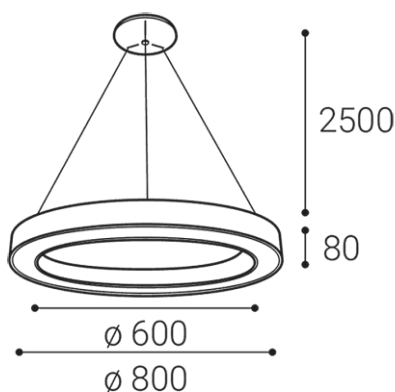

SATURN 80 P-Z, W

Name	
Code	
Color	
Power	
Lumen output	
Color temperature	
Efficacy	
Driver	
Electrical insulation class	
Voltage / Frequency	
Color Rendering Index	
SDCM	
Light beam angle	
Unified Glare Rating	
Light source	
Dimmable	
LED Lifetime	
Warranty	
Ingress Protection	
Material	

Product

SATURN 80 P-Z, W

3270841D

WHITE / RAL 9003

Power

80W ± 10 %

4400lm ± 10 %

4000K

55lm/W

2 x 1050 mA

220-240V/50-60Hz

Information

90+

< 3

160°

N/A

LED

DALI/PUSH

L80B20 50.000h 25°C

5 YEAR

Other data

IP 20

ALUMINIUM/PMMA

EN

Round light fitting for suspended interior mounting, equipped with SMD LEDs.

Available in 2 different sizes in black and white color.

Housing made of aluminium, opal diffuser made of PMMA.

Application:

general lighting, intended for residential or commercial areas (dining room, livingrooms, guest or bedrooms, entrance areas, kitchen, receptions, meeting rooms)

CZ

Kulaté svítidlo pro závěsnou montáž ve tvaru kruhu. Světelný zdroj - LED SMD.

K dispozici ve 2 různých velikostech v černé a bílé barvě.

Svítidlo je vyrobeno z hliníku, opálový difuzor z PMMA.

Použití:

obecné osvětlení určené pro obytné nebo komerční prostory (jídlelna, obývací pokoj, dětské izby nebo ložnice, vstupní prostory, kuchyně, recepce, zasedací místnosti)

DE

Runde Pendelleuchte für Innen- montage, bestückt mit SMD-LEDs. Erhältlich in 2 verschiedenen Größen in schwarz und weiß.

Gehäuse aus Aluminium, opaler Diffusor aus PMMA.

Anwendung:

Allgemeinbeleuchtung für Wohn- oder Geschäftsräume (Esszimmer, Wohnzimmer, Gäste- oder Schlafzimmer, Besprechungsräum, Eingangsbereiche, Küche, Empfänge)

SK

Kruhové závěsné svietidlo určené pre montáž do interiéru. Svetelný zdroj - SMD LED.

Svietidlo je vyrobené z hliníka, opálový difuzor z PMMA.

K dispozícii v 2 rôznych veľkostiach v čiernej a bielej farbe.

Použitie:

všeobecné osvetlenie určené pre obytné alebo komerčné priestory (jedáleň, obývacia izba, hosfovská izba, spálňa, vstupné priestory, kuchyňa, recepcia, rokovacie miestnosti)