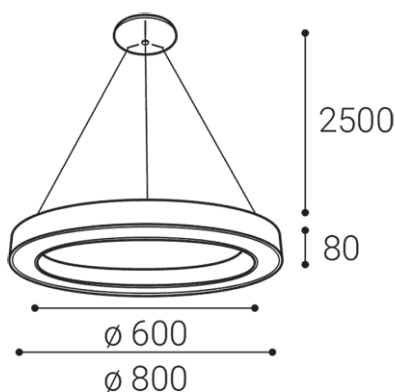

SATURN 80 P-Z, W

Name	SATURN 80 P-Z, W
Code	3270831D
Color	WHITE / RAL 9003
Power	80W ± 10 %
Lumen output	4200lm ± 10 %
Color temperature	3000K
Efficacy	53lm/W
Driver	2 x 1050 mA
Electrical insulation class	
Voltage / Frequency	220-240V/50-60Hz
Color Rendering Index	90+
SDCM	< 3
Light beam angle	160°
Unified Glare Rating	N/A
Light source	LED
Dimmable	DALI/PUSH
LED Lifetime	L80B20 50.000h 25°C
Warranty	5 YEAR
Ingress Protection	IP 20
Material	ALUMINIUM/PMMA

Product

SATURN 80 P-Z, W

3270831D

WHITE / RAL 9003

Power

80W ± 10 %

4200lm ± 10 %

3000K

53lm/W

2 x 1050 mA

220-240V/50-60Hz

Information

90+

< 3

160°

N/A