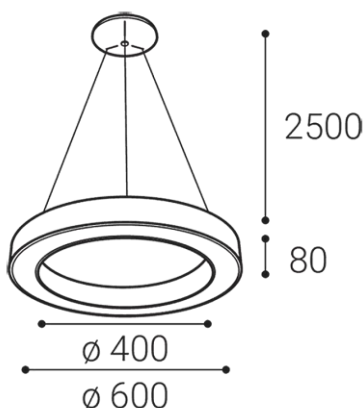

SATURN 60 P-Z, B

Name	SATURN 60 P-Z, B
Code	3270753D
Color	BLACK / RAL 9017
Power	50W ± 10 %
Lumen output	2330lm ± 10 %
Color temperature	3000K/4000K
Efficacy	47lm/W
Driver	1200 mA
Electrical insulation class	
Voltage / Frequency	220-240V/50-60Hz
Color Rendering Index	90+
SDCM	< 3
Light beam angle	160°
Unified Glare Rating	N/A
Light source	LED
Dimmable	DALI/PUSH
LED Lifetime	L80B20 50.000h 25°C
Warranty	5 YEAR
Ingress Protection	IP 20
Material	ALUMINIUM/PMMA

Other data

IP 20
ALUMINIUM/PMMA

EN

Round light fitting for suspended interior mounting, equipped with SMD LEDs.

Available in 2 different sizes in black and white color.

Housing made of aluminium, opal diffuser made of PMMA.