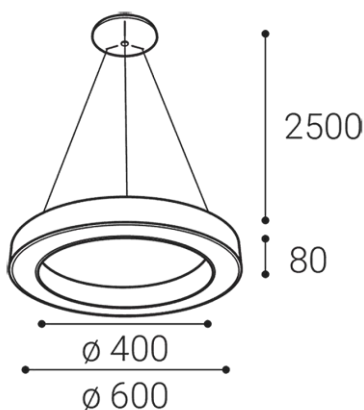

SATURN 60 P-Z, W

Name	
Code	
Color	
Power	
Lumen output	
Color temperature	
Efficacy	
Driver	
Electrical insulation class	
Voltage / Frequency	
Color Rendering Index	
SDCM	
Light beam angle	
Unified Glare Rating	
Light source	
Dimmable	
LED Lifetime	
Warranty	
Ingress Protection	
Material	

Product

SATURN 60 P-Z, W

3270751D

WHITE / RAL 9003

Power

50W ± 10 %

2330lm ± 10 %

3000K/4000K

47lm/W

1200 mA

220-240V/50-60Hz

Information

90+

< 3

160°

N/A

LED

DALI/PUSH

L80B20 50.000h 25°C

5 YEAR

Other data

IP 20

ALUMINIUM/PMMA

EN

Round light fitting for suspended interior mounting, equipped with SMD LEDs.

Available in 2 different sizes in black and white color.

Housing made of aluminium, opal diffuser made of PMMA.

Application:

general lighting, intended for residential or commercial areas (dining room, livingrooms, guest or bedrooms, entrance areas, kitchen, receptions, meeting rooms)

CZ

Kulaté svítidlo pro závěsnou montáž ve tvaru kruhu. Světelný zdroj - LED SMD.

K dispozici ve 2 různých velikostech v černé a bílé barvě.

Svítidlo je vyrobeno z hliníku, opálový difúzor z PMMA.

Použití:

obecné osvětlení určené pro obytné nebo komerční prostory (jídlna, obývací pokoj, dětské izby nebo ložnice, vstupní prostory, kuchyň, recepce, zasedací místnosti)

DE

Runde Pendelleuchte für Innenmontage, bestückt mit SMD-LEDs. Erhältlich in 2 verschiedenen Größen in schwarz und weiß.

Gehäuse aus Aluminium, opaler Diffusor aus PMMA.

Anwendung:

Allgemeinbeleuchtung für Wohn- oder Geschäftsräume (Esszimmer, Wohnzimmer, Gäste- oder Schlafzimmer, Besprechungsräume, Eingangsbereiche, Küche, Empänge)

SK

Kruhové závesné svietidlo určené pre montáž do interiéru. Svetelný zdroj - SMD LED.

Svietidlo je vyrobené z hliníka, opálový difúzor z PMMA.

K dispozícii v 2 rôznych veľkostiach v čiernej a bielej farbe.

Použitie:

všeobecné osvetlenie určené pre obytné alebo komerčné priestory (jedáleň, obývacia izba, hosťovská izba, spálňa, vstupné priestory, kuchyňa, recepcia, rokovacie miestnosti)