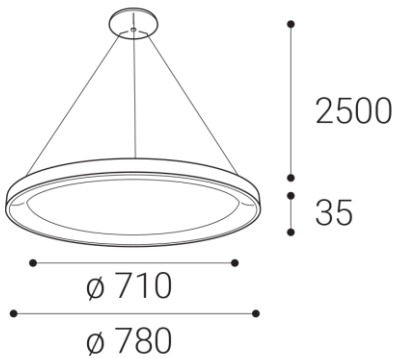

BELLA SLIM 78 P-Z, B

Name	BELLA SLIM 78 P-Z, B
Code	3271953D
Color	BLACK / RAL 9017
Power	60W ± 10 %
Lumen output	4200lm ± 10 %
Color temperature	3000K/4000K
Efficacy	70lm/W
Driver	1400 mA
Electrical insulation class	
Voltage / Frequency	220-240V/50-60Hz
Color Rendering Index	90+
SDCM	< 3
Light beam angle	160°
Unified Glare Rating	N/A
Light source	LED
Dimmable	DALI/PUSH
LED Lifetime	L80B20 50.000h 25°C
Warranty	5 YEAR
Ingress Protection	IP 20
Material	ALUMINIUM/PMMA

Product

BELLA SLIM 78 P-Z, B

3271953D

BLACK / RAL 9017

Power

60W ± 10 %

4200lm ± 10 %

3000K/4000K