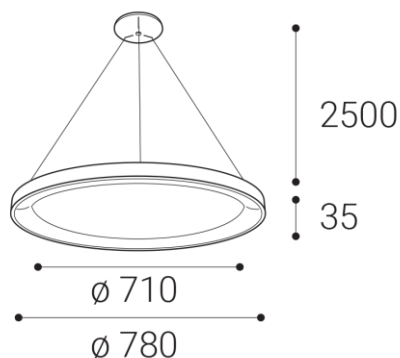

BELLA SLIM 78 P-Z, W

Name	
Code	
Color	
Power	
Lumen output	
Color temperature	
Efficacy	
Driver	
Electrical insulation class	
Voltage / Frequency	
Color Rendering Index	
SDCM	
Light beam angle	
Unified Glare Rating	
Light source	
Dimmable	
LED Lifetime	
Warranty	
Ingress Protection	
Material	

Product

BELLA SLIM 78 P-Z, W

3271951D

WHITE / RAL 9003

Power

60W ± 10 %

4200lm ± 10 %

3000K/4000K