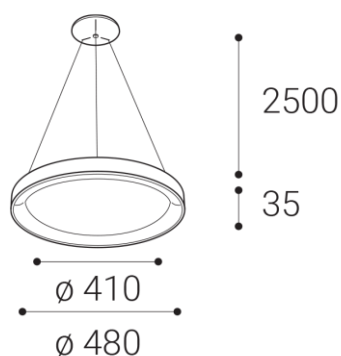

BELLA SLIM 48 P-Z, CF

Name	
Code	
Color	
Power	
Lumen output	
Color temperature	
Efficacy	
Driver	
Electrical insulation class	
Voltage / Frequency	
Color Rendering Index	
SDCM	
Light beam angle	
Unified Glare Rating	
Light source	
Dimmable	
LED Lifetime	
Warranty	
Ingress Protection	
Material	

Product

BELLA SLIM 48 P-Z, CF

3271858D

COFFEE / RAL 8025

Power

38W ± 10 %

2660lm ± 10 %

3000K/4000K