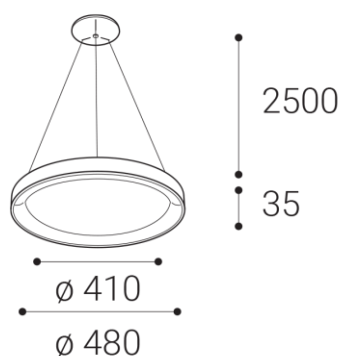

BELLA SLIM 48 P-Z, CF

Name	
Code	
Color	
Power	
Lumen output	
Color temperature	
Efficacy	
Driver	
Electrical insulation class	
Voltage / Frequency	
Color Rendering Index	
SDCM	
Light beam angle	
Unified Glare Rating	
Light source	
Dimmable	
LED Lifetime	
Warranty	
Ingress Protection	
Material	

Product

BELLA SLIM 48 P-Z, CF

3271858

COFFEE / RAL 8025

Power

38W ± 10 %

2660lm ± 10 %

3000K/4000K